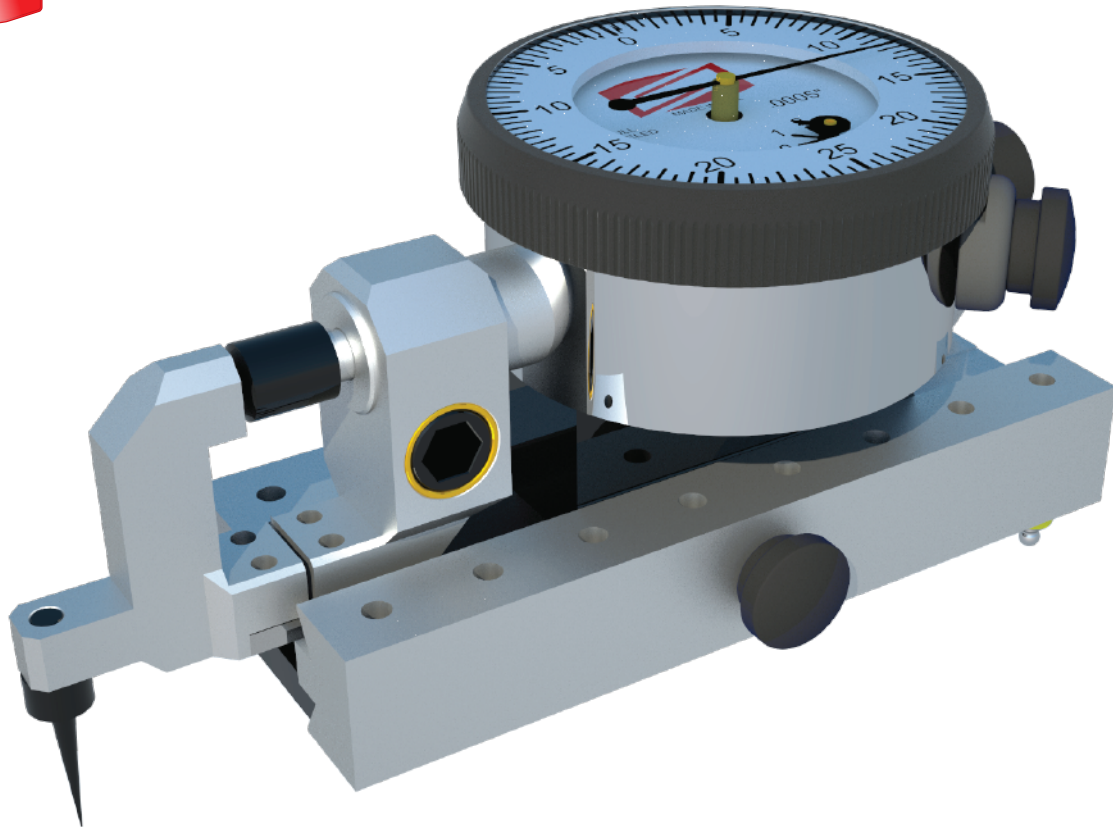

Variable Pullout. Controlador de desvanecimiento de rosca variable.

CODE
CODIGO

5000-623

Fleje
5000-623/11

Palpador
5000-623/10

The specifications or pictures may differ from the current production according to our experience.

ISO 9001

BUREAU VERITAS
Certification

SOLESA

Measurement Instruments - Quality Control
Instrumentos de Medición - Control de Calidad