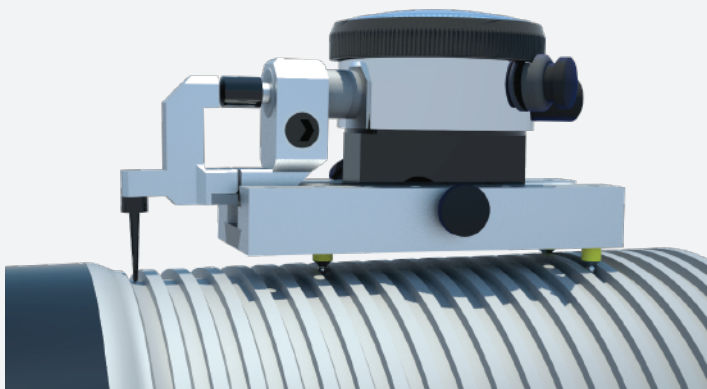

Variable Pullout. Controlador de desvanecimiento de rosca variable.

CODE
CODIGO

5000-623

Fleje
5000-623/11

Palpador
5000-623/10

The specifications or pictures may differ from the current production according to our experience.